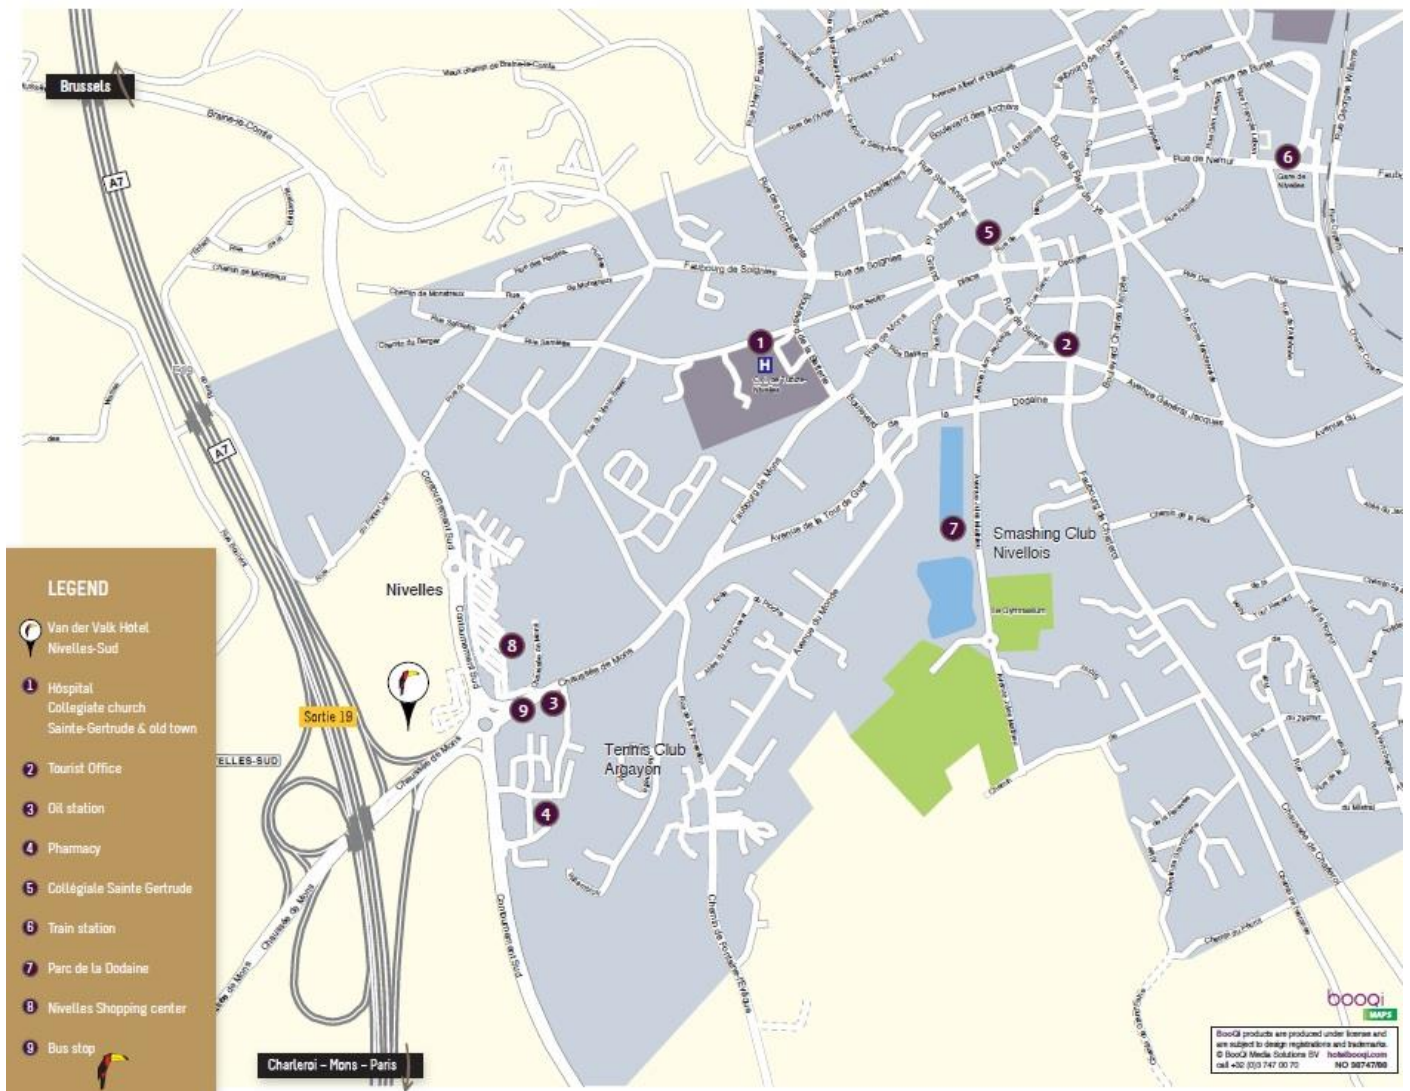

VAN DER VALK HOTEL NIVELLES-SUD

HOW TO REACH HOTEL VAN DER VALK NIVELLES-SUD BY CAR?

→ FROM BRUSSELS

A7/E19 MOTORWAY DIRECTION MONS-PARIS

Take the exit 19 Wavre – Nivelles-Sud.

At the roundabout take the third exit. Drive along the Shopping Center and at the next roundabout take the third exit. Hôtel Van der Valk Nivelles-Sud is located on your right. Our parking is free of charge and we have 12 superchargers Tesla©.

→ FROM MONS/PARIS

A7/E19 MOTORWAY DIRECTION MONS-PARIS

Take the exit 19 Wavre – Arquennes – Nivelles-Sud.

At the roundabout take the third exit. Drive along the Shopping Center and at the next roundabout take the third exit. Hôtel Van der Valk Nivelles-Sud is located on your right.

→ FROM NAMUR/LIEGE

A54/E420 MOTORWAY DIRECTION BRUXELLES

Take the exit 20 Petit-Roeulx – Nivelles Industrial Park.

At the crossroads, turn right. At the roundabout take the third exit. At the next roundabout, take the second exit. Drive along the Shopping Center and at the roundabout take the third exit. Hôtel Van der Valk Nivelles-Sud is located on your right.

→ FROM LOUVAIN-LA-NEUVE/LUXEMBOURG – HIGHWAY A4/E411

Take the N25 motorway direction Nivelles.

At the end of the N25, take the second exit of the roundabout. Drive 6,5 km on the ring road of Nivelles and at the roundabout take the second exit. Drive along the Shopping Center and at the roundabout take the third exit. Hôtel Van der Valk Nivelles-Sud is located on your right.