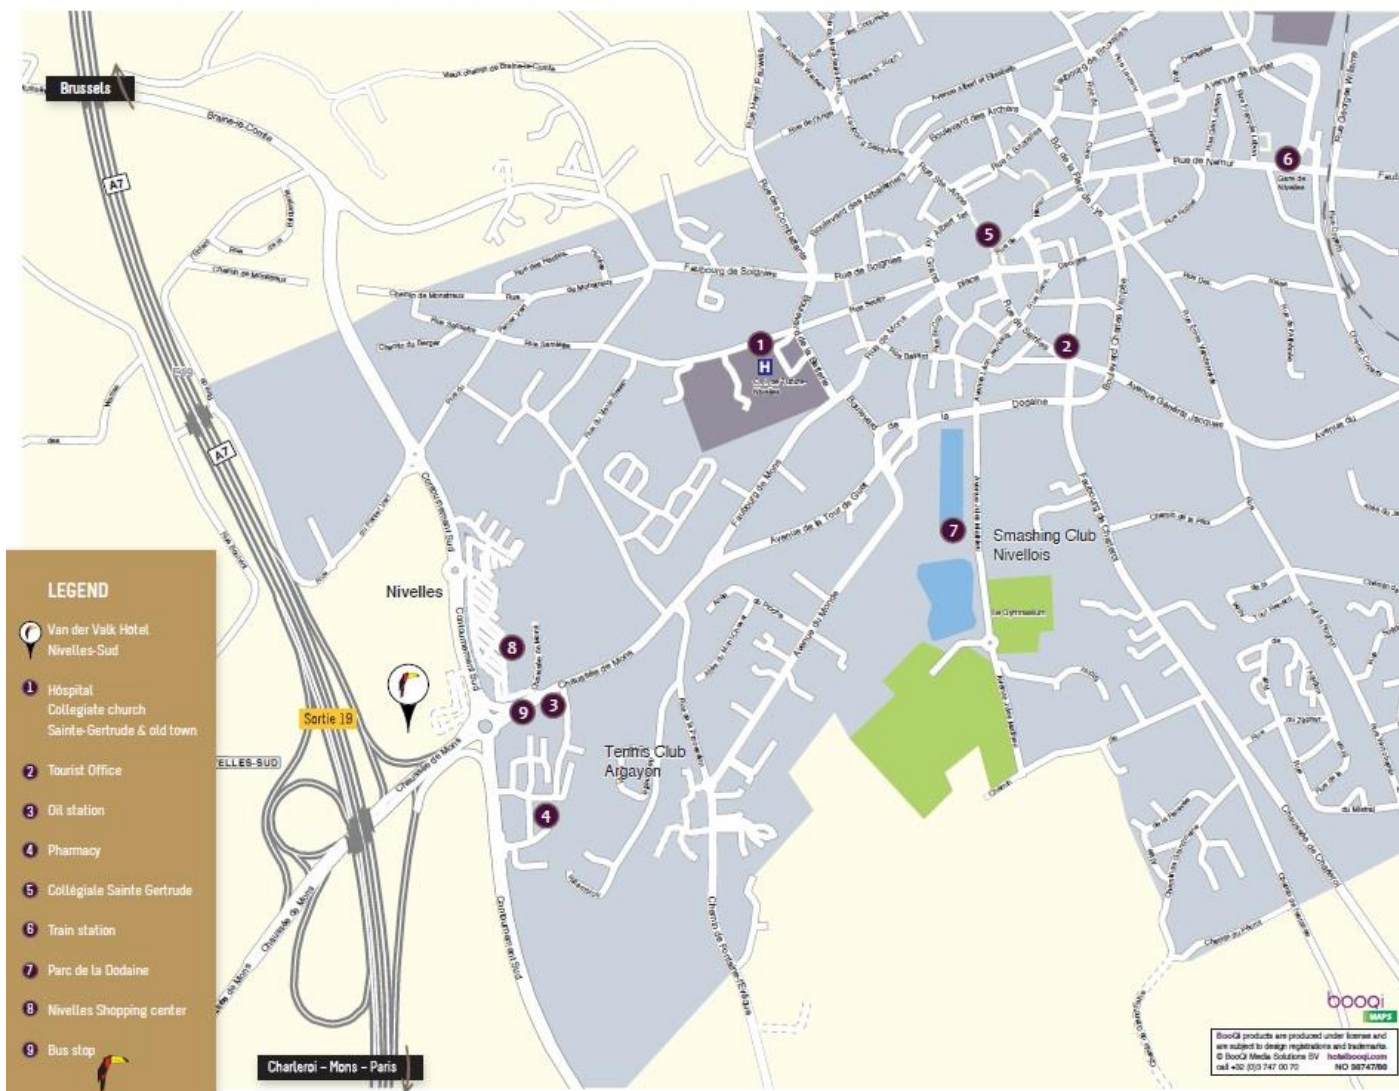

### **→ FROM BRUSSELS**

A7/E19 MOTORWAY DIRECTION MONS-PARIS

Take the exit 19 Wavre – Nivelles-Sud.

At the roundabout take the third exit. Drive along the Shopping Center and at the next roundabout take the third exit. Hôtel Van der Valk Nivelles-Sud is located on your right. Our parking is free of charge and we have 12 superchargers Tesla©.

### **→ FROM MONS/PARIS**

A7/E19 MOTORWAY DIRECTION MONS-PARIS

Take the exit 19 Wavre – Arquennes – Nivelles-Sud.

At the roundabout take the third exit. Drive along the Shopping Center and at the next roundabout take the third exit. Hôtel Van der Valk Nivelles-Sud is located on your right.

### **→ FROM NAMUR/LIEGE**

A54/E420 MOTORWAY DIRECTION BRUXELLES

Take the exit 20 Petit-Roeulx – Nivelles Industrial Park.

At the crossroads, turn right. At the roundabout take the third exit. At the next roundabout, take the second exit. Drive along the Shopping Center and at the roundabout take the third exit. Hôtel Van der Valk Nivelles-Sud is located on your right.

### **→ FROM LOUVAIN-LA-NEUVE/LUXEMBOURG – HIGHWAY A4/E411**

Take the N25 motorway direction Nivelles.

At the end of the N25, take the second exit of the roundabout. Drive 6,5 km on the ring road of Nivelles and at the roundabout take the second exit. Drive along the Shopping Center and at the roundabout take the third exit. Hôtel Van der Valk Nivelles-Sud is located on your right.